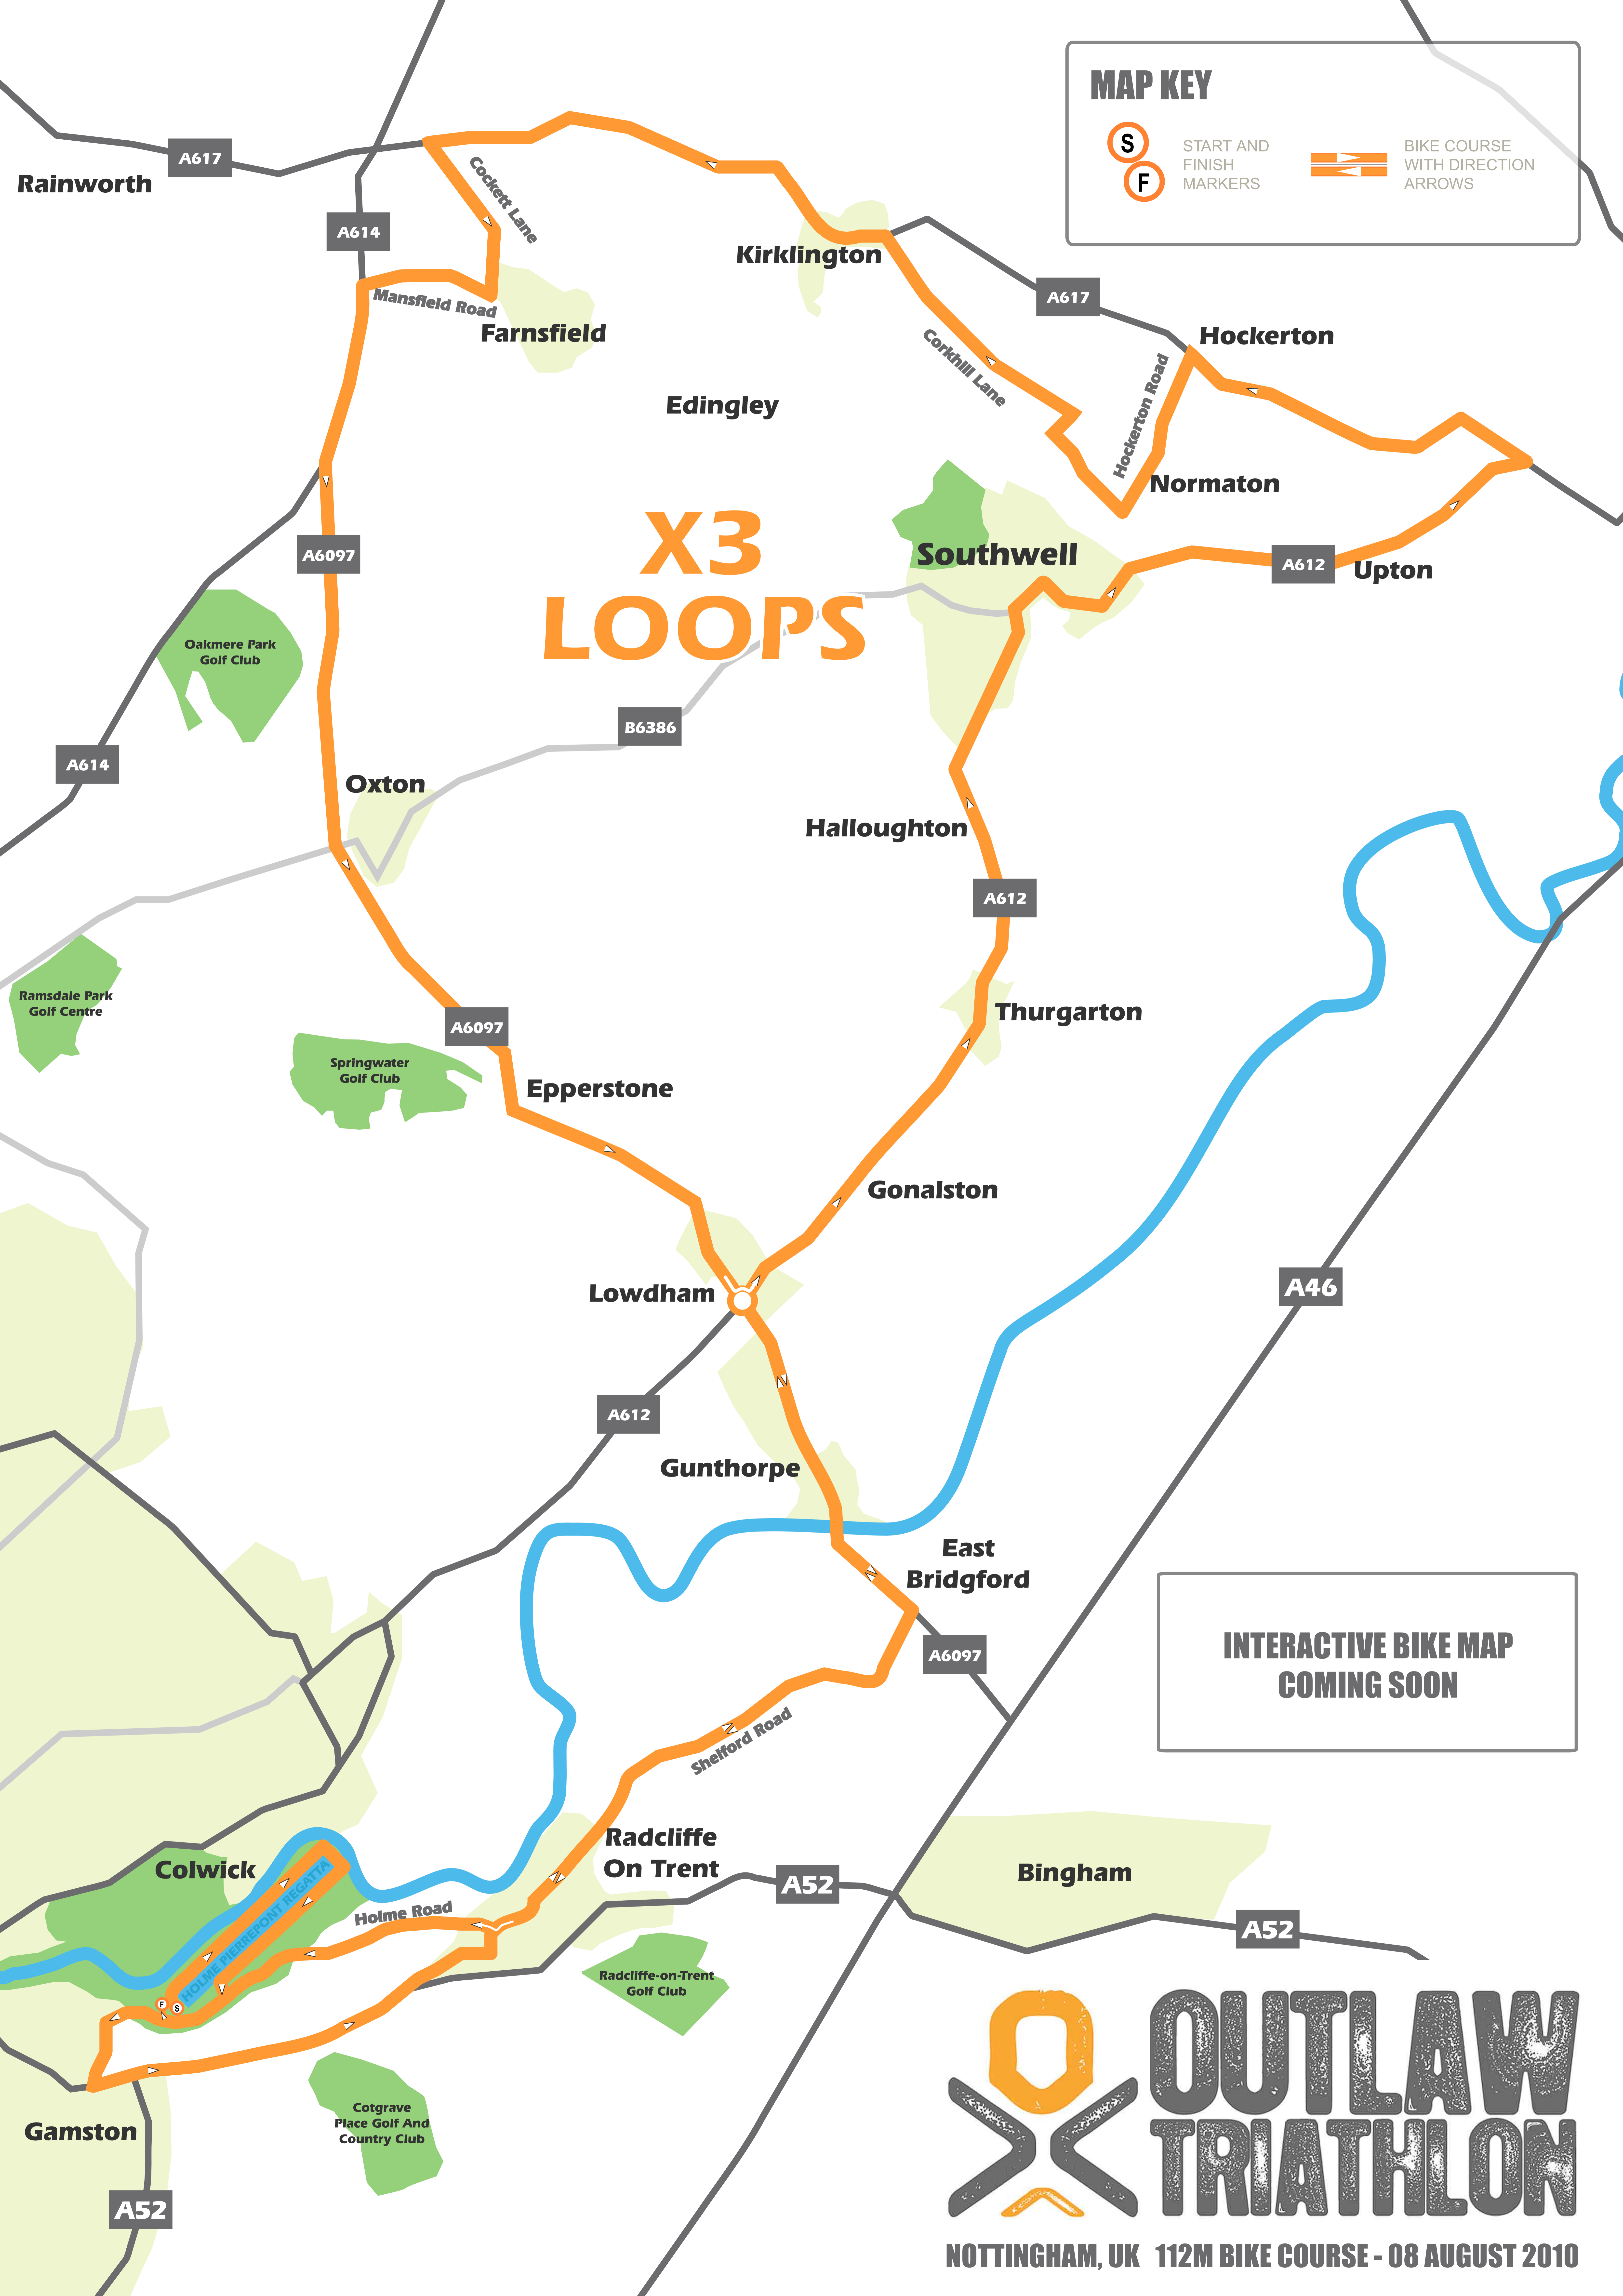

**MAP KEY**

START AND  
FINISH  
MARKERS

BIKE COURSE  
WITH DIRECTION  
ARROWS

# X3 LOOPS

**INTERACTIVE BIKE MAP  
COMING SOON**

**NOTTINGHAM, UK 112M BIKE COURSE - 08 AUGUST 2010**

# BIKE COURSE CUE SHEET

<b>DISTANCE</b>	<b>LOCATION</b>	<b>INFORMATION</b>
0	Perimeter Road	Exclusive use
3	Left turn onto A52	Traffic Management
3	A52	Single lane closure
5.5	Left turn into Radcliffe On Trent	Traffic Management
11	Left turn at East Bridgford A6097	Traffic Management
13.5	Right turn at Lowdham Island	Traffic Management

## START OF LOOPS X 3

13.5	A612 to Southwell	Restricted traffic movement
19.5	Southwell	Traffic Management
23.5	Left turn onto A617	Traffic Management
31.5	Right turn onto Corkhill Lane	Traffic Management
34	Right turn onto Mansfield Road	Traffic Management
35	Left turn onto A614	Traffic Management
40	Oxton Island A6097	Traffic Management
42	Traffic lights A6097	Traffic Management
43.5	Lowdham A6097	Resitricted traffic movement